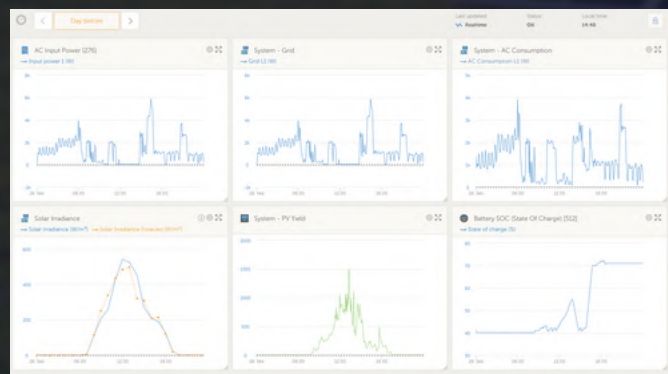

SISTEMA DE RESPALDO DE ENERGÍA SOLAR

APP Y PORTAL WEB

ESS 14:41

Modo: Optimizado (sin BatteryLife)

Contador de red: Inversor/cargador

Regulación multifásica: Total de todas las fases

Estado de carga (SoC) mínimo (salvo fallo de red): 60%

Peak shaving: Above minimum SOC only

Limitar la potencia del inversor: [Toggle]

Páginas Menú

Remote Console