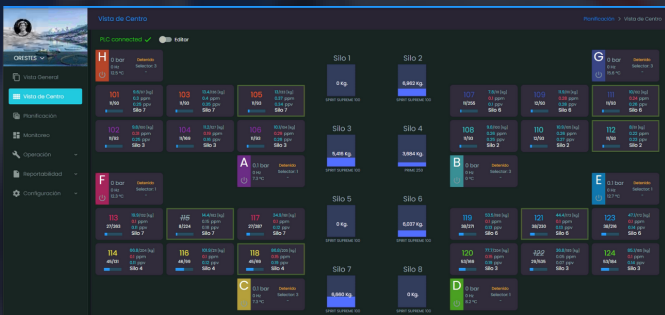

FEEDING SYSTEM SOFTWARE

The software can be used in any other feeding system, since it is compatible with existing hardware, in turn receives parameters and information from production programs and exports the daily feeding to said production software.

Ibatek also provides hardware, such as Westinghouse locks, Kaeser blowers, screws and selectors of its own manufacture.