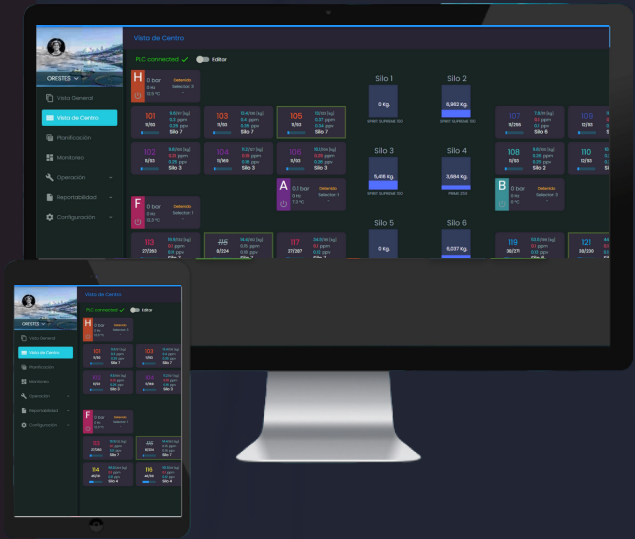

## FEEDING SYSTEM SOFTWARE

The Iamatek food software was born from the need to be a program tailored to each client, which allows each production unit to be standardized and compared in the best way and not be subject to only what the market offers.

With a local server it allows it to be used by several users who are within that local range or external users if we migrate the information to a server in the cloud, such as Google Cloud, Amazon Web Services, Microsoft Azure, it allows for control remote from the power system.

CONNECTION

Local/Cloud

POWER LINES

Configurable  
according to the  
client.